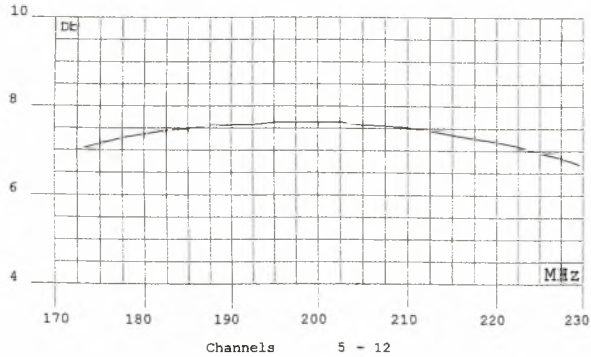

RADIATION PLOT