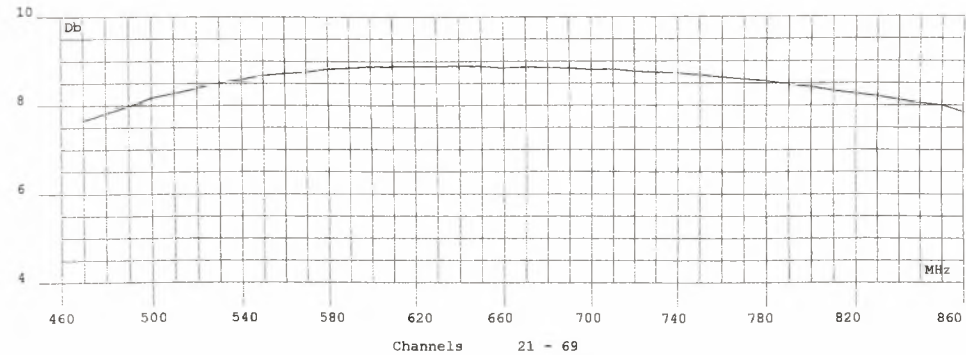

CHANNELS 5 - 12, 21 - 69
FREQ. RANGE 174 - 230 MHz, 470 - 862 MHz
Impedance 75 Ohm
No. OF ELEMENTS 32
GAIN 7,5 dB
FRONT-BACK RATIO 20 - 30 dB
BEAM WIDTH HORIZ 45° - 55° / VERT 55° - 65°
ANTENNA LENGTH 778 mm

RADIATION PLOT